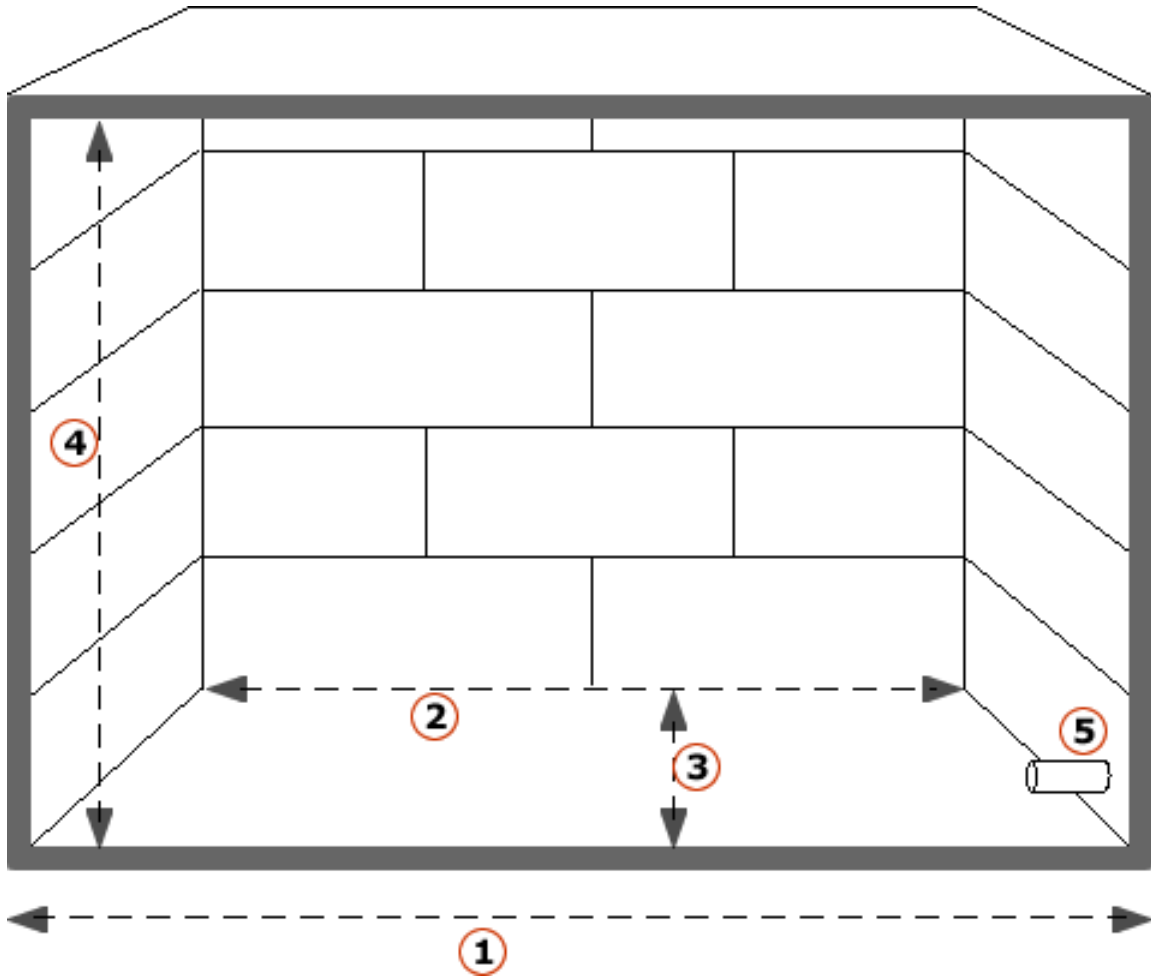

ALL VALLEY BBQ's, SPA & FIREPLACE
77734 COUNTRY CLUB DR. UNIT D
PALM DESERT, CA 92211
760-342-5277

1. Front Width _____

4. Height _____

2. Back Width _____

5. Gas Location Left Right Rear Floor

3. Depth _____